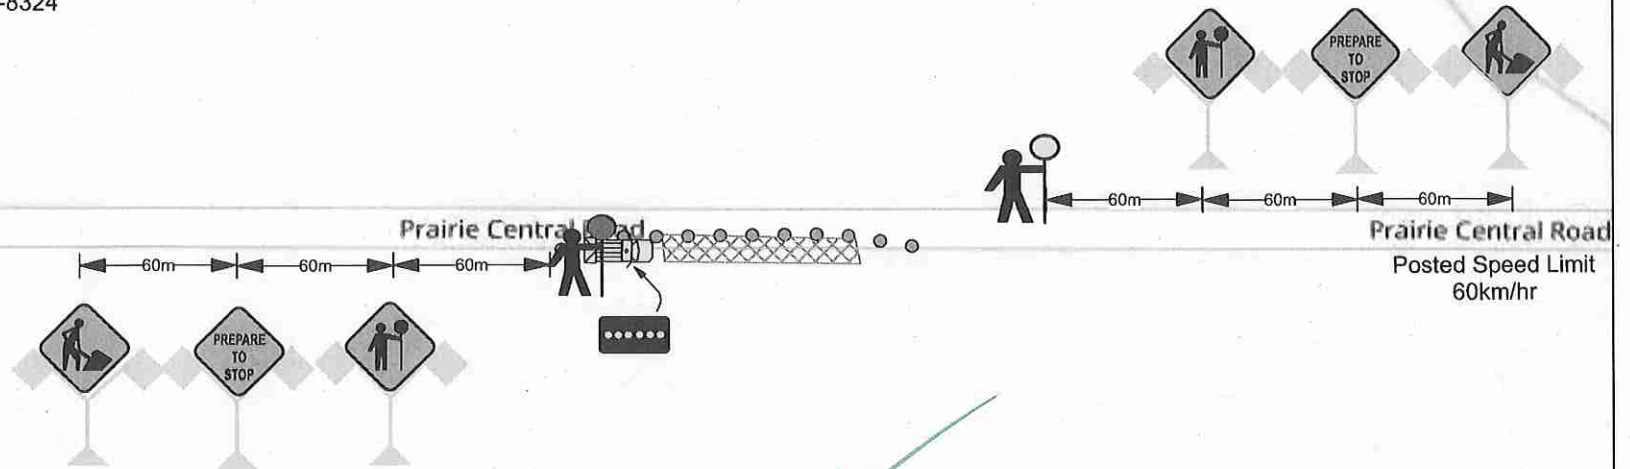

Protech Traffic Control  
41425 South Sumas Road  
Chilliwack, BC  
V2R 4K5

We Keep You Safe !!

604-317-8324

	<b>Date:</b> 04-03-2017 <b>Author:</b> LG <b>Project:</b> Triple J Pipelines <b>46566 Chilliwack Central rd:</b> TMP3
	<b>Comments:</b> MOT Figure 7.8: Lane Closure with TCPs - Single Lane Alternating -Short and Long Duration
	Tentative start date, May 1st, 2017. Working Monday-Saturday 7am-6pm